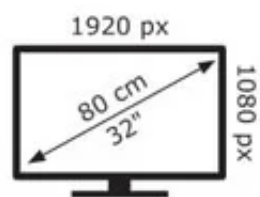

ENERG

ORAVA

LT-843 LED A211SA

32 kWh/1000h

2019/2013

50554207